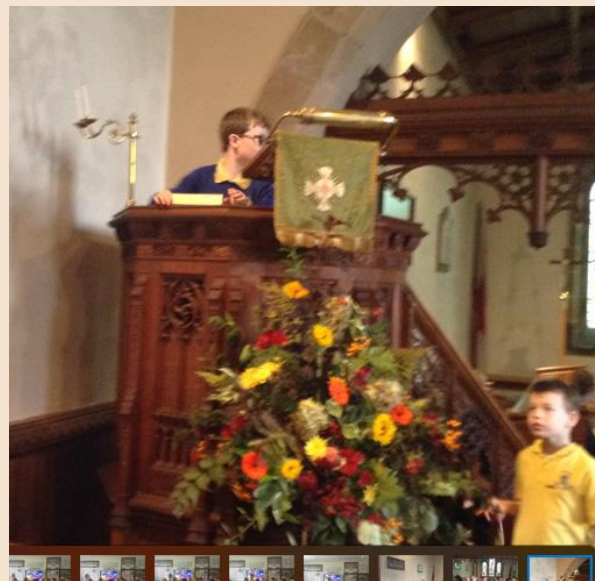

S
Speak to somebody if you need help

A
Ask an adult before going online

F
Friends are real people we know

E
Enjoy play, have fun and stay safe

e-safety adviser

Attendance this week

Larch - 99.1%

Spruce - 99.2%

Pine - 100%